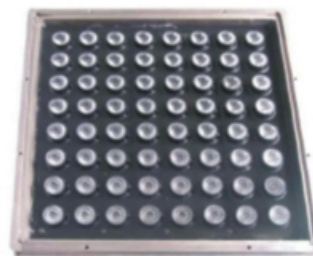

## LED High Mast Light Stadium Lamp

**RG-MLW2-100W**  
Lamp Power: 2X50W  
Working Voltage: 90-295V  
LED Color: □■□  
Size: 300 X 310 X 70mm

**RG-MLW4-200W**  
Lamp Power: 4X50W  
Working Voltage: 90-295V  
LED Color: □■□  
Size: 500 X 310 X 70mm

**RG-MLW6-300W**  
Lamp Power: 6X50W  
Working Voltage: 90-295V  
LED Color: □■□  
Size: 700 X 310 X 70mm

**RG-MLW60-120W**  
Lamp Power: 60X2W  
Working Voltage: 90-295V  
LED Color: □■□  
Size: 322 X 310 X 70mm

**RG-MLW90-180W**  
Lamp Power: 90X2W  
Working Voltage: 90-295V  
LED Color: □■□  
Size: 430 X 310 X 70mm

**RG-MLW120-240W**  
Lamp Power: 120X2W  
Working Voltage: 90-295V  
LED Color: □■□  
Size: 536 X 310 X 70mm

**RG-MLW150-300W**  
Lamp Power: 150X2W  
Working Voltage: 90-295V  
LED Color: □■□  
Size: 642 X 310 X 70mm

**RG-MLW64-150W**  
Lamp Power: 120/150W  
Working Voltage: 90-295V  
LED Color: □■□  
Size: 300 X 300mm