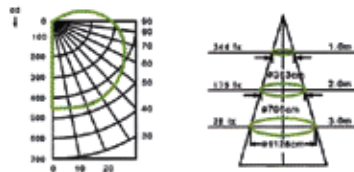

Radiantgreen
Light For Future

LED BULB

LED BULB

RG-BU7WE26

Product Size

Photometric Curve

RG-BU9WE26

Product Size

Photometric Curve

RG-BU12WE26

Product Size

Photometric Curve

Specifications

Model	RG-BU7WE26	RG-BU9WE26	RG-BU12WE26
Power	7W	9W	12W
Input Voltage	90V-240V 50/60Hz	90V-240V 50/60Hz	90V-240V 50/60Hz
Beam Angle	130°	130°	130°
CCT	3000K - 6500K/	3000K - 6500K/	3000K - 6500K/
Life Span	>30000 Hours	>30000 Hours	>30000 Hours
Operation Temperature	-20°C+50°C	-20°C+50°C	-20°C+50°C
Luminous Flux	3000K-3300K	575lm ±5%	1065lm ±5%
	6000K-6500K	630lm ±5%	1170lm ±5%
CRI	≥ 75	≥ 75	≥ 75