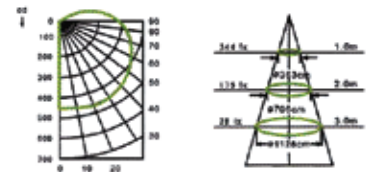

Photometric Curve

RG-BU12WE26

Product Size

Photometric Curve

Specifications

Model	RG-BU7WE26	RG-BU9WE26	RG-BU12WE26
Power	7W	9W	12W
Input Voltage	90V-240V 50/60Hz	90V-240V 50/60Hz	90V-240V 50/60Hz
Beam Angle	130°	130°	130°
CCT	3000K - 6500K/	3000K - 6500K/	3000K - 6500K/
Life Span	>30000 Hours	>30000 Hours	>30000 Hours
Operation Temperature	-20°C+50°C	-20°C+50°C	-20°C+50°C
Luminous Flux	3000K-3300K	575lm ±5%	1065lm ±5%
	6000K-6500K	630lm ±5%	1170lm ±5%
CRI	≥ 75	≥ 75	≥ 75