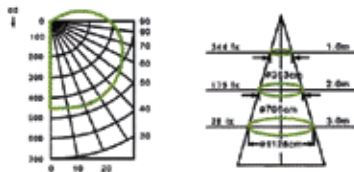

Radiantgreen
Light For Future

LED BULB

LED BULB

RG-BU7WE26

Product Size

Photometric Curve

RG-BU9WE26

Product Size

Photometric Curve

RG-BU12WE26

Product Size

Photometric Curve

Specifications

Model	RG-BU7WE26	RG-BU9WE26	RG-BU12WE26
Power	7W	9W	12W
Input Voltage	90V-240V 50/60Hz	90V-240V 50/60Hz	90V-240V 50/60Hz
Beam Angle	130°	130°	130°
CCT	3000K - 6500K/	3000K - 6500K/	3000K - 6500K/
Life Span	>30000 Hours	>30000 Hours	>30000 Hours
Operation Temperature	-20°C+50°C	-20°C+50°C	-20°C+50°C
Luminous Flux	3000K-3300K	575lm ±5%	1065lm ±5%
	6000K-6500K	630lm ±5%	1170lm ±5%
CRI	≥ 75	≥ 75	≥ 75