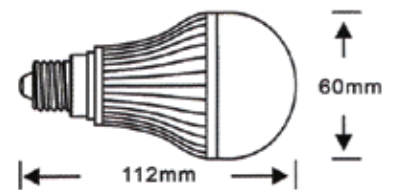

Radiantgreen
Light For Future

LED BULB

LED BULB

RG-BU7WE26

Product Size

Photometric Curve

RG-BU9WE26

Product Size

Photometric Curve

RG-BU12WE26

Product Size

Photometric Curve

Specifications

Model	RG-BU7WE26	RG-BU9WE26	RG-BU12WE26
Power	7W	9W	12W
Input Voltage	90V-240V 50/60Hz	90V-240V 50/60Hz	90V-240V 50/60Hz
Beam Angle	130°	130°	130°
CCT	3000K - 6500K/	3000K - 6500K/	3000K - 6500K/
Life Span	>30000 Hours	>30000 Hours	>30000 Hours
Operation Temperature	-20°C+50°C	-20°C+50°C	-20°C+50°C
Luminous Flux	3000K-3300K	575lm ±5%	1065lm ±5%
	6000K-6500K	630lm ±5%	1170lm ±5%
CRI	≥ 75	≥ 75	≥ 75