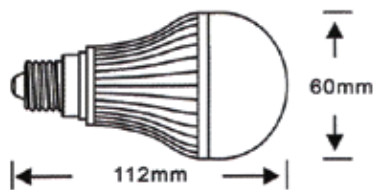

Radiantgreen
Light For Future

LED BULB

LED BULB

RG-BU7WE26

Product Size

Photometric Curve

RG-BU9WE26

Product Size

Photometric Curve

RG-BU12WE26

Product Size

Photometric Curve

Specifications

Model	RG-BU7WE26	RG-BU9WE26	RG-BU12WE26
Power	7W	9W	12W
Input Voltage	90V-240V 50/60Hz	90V-240V 50/60Hz	90V-240V 50/60Hz
Beam Angle	130°	130°	130°
CCT	3000K - 6500K/	3000K - 6500K/	3000K - 6500K/
Life Span	>30000 Hours	>30000 Hours	>30000 Hours
Operation Temperature	-20°C+50°C	-20°C+50°C	-20°C+50°C
Luminous Flux	3000K-3300K	575lm ±5%	1065lm ±5%
	6000K-6500K	630lm ±5%	1170lm ±5%
CRI	≥ 75	≥ 75	≥ 75