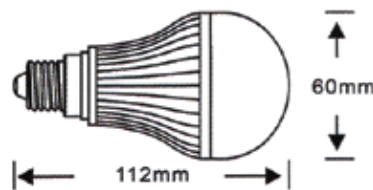

Radiantgreen
Light For Future

LED BULB

LED BULB

RG-BU7WE26

Product Size

Photometric Curve

RG-BU9WE26

Product Size

Photometric Curve

RG-BU12WE26

Product Size

Photometric Curve

Specifications

Model	RG-BU7WE26	RG-BU9WE26	RG-BU12WE26
Power	7W	9W	12W
Input Voltage	90V-240V 50/60Hz	90V-240V 50/60Hz	90V-240V 50/60Hz
Beam Angle	130°	130°	130°
CCT	3000K - 6500K/	3000K - 6500K/	3000K - 6500K/
Life Span	>30000 Hours	>30000 Hours	>30000 Hours
Operation Temperature	-20°C+50°C	-20°C+50°C	-20°C+50°C
Luminous Flux	3000K-3300K	575lm ±5%	1065lm ±5%
	6000K-6500K	630lm ±5%	1170lm ±5%
CRI	≥ 75	≥ 75	≥ 75